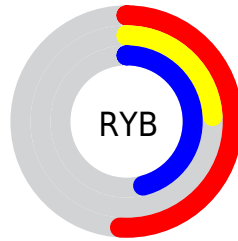

- Red (51%)
- Yellow (24%)
- Blue (46%)