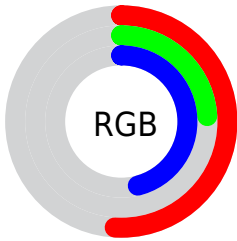

Distribution

- Red (51%)
- Green (24%)
- Blue (46%)