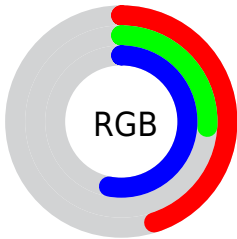

Distribution

Red (45%)

Green (26%)

Blue (53%)