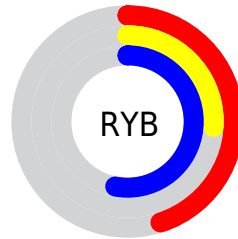

## Conversions Part 2

<b>Format</b>	<b>Color</b>
<a href="#">RYB</a>	<a href="#">116, 67, 134</a>
Decimal	<a href="#">7619462</a>
CIELab	<a href="#">37.00, 33.23, -29.16</a>
CIElCh	<a href="#">37, 44.205, 318.732</a>
Yxy	<a href="#">9.5379, 0.2899, 0.2029</a>
Android (android.graphics.Color)	<a href="#">4285809542 (0xFF744386)</a>
YUV	<a href="#">89.2890, 22.0425, 23.4255</a>
Hunter-Lab	<a href="#">30.8835, 24.6987, -24.1405</a>

A 20% lighter version of the original color is  $57, 44.191, 318.353$ , and  $17, 44.041, 318.824$  is the 20% darker color. If you saturate the color by 10%, you get  $34, 52.460, 319.024$ , and if you desaturate by 10%, it is  $41, 35.466, 318.366$ .

# Distribution

Red (45%)

Green (26%)

Blue (53%)

Red (45%)

Yellow (26%)

Blue (53%)

Cyan (13%)