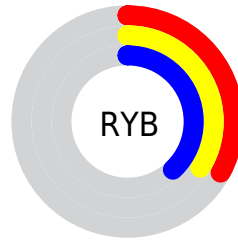

- Red (33%)
- Yellow (34%)
- Blue (38%)