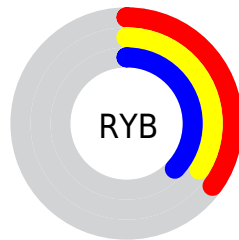

- Red (35%)
- Yellow (34%)
- Blue (37%)