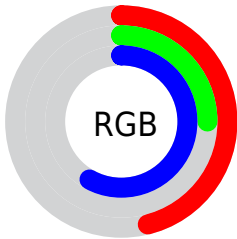

Distribution

Red (46%)

Green (25%)

Blue (58%)