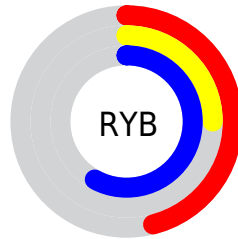

A 20% lighter version of the original color is **57, 53.520, 316.654**, and **17, 53.767, 316.357** is the 20% darker color. If you saturate the color by 10%, you get **34, 62.161, 316.829**, and if you desaturate by 10%, it is **41, 44.535, 316.249**.

# Distribution

Red (46%)

Green (25%)

Blue (58%)

Red (46%)

Yellow (25%)

Blue (58%)

Cyan (20%)