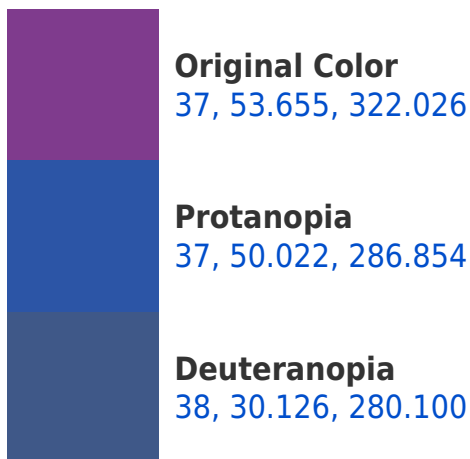

# Black Background

This preview shows how the CIELCh color 37, 53.655, 322.026 looks on a black background.

## Background

This preview shows how black text looks on a background with the CIELCh color 37, 53.655, 322.026.

This preview shows how white text looks on a background with the CIELCh color 37, 53.655, 322.026.

## Dichromacy

**Tritanopia**  
37, 20.003, 12.238

# Trichromacy

**Original Color**  
37, 53.655, 322.026

**Protanomaly**  
36, 50.022, 296.987

**Deuteranomaly**  
36, 37.993, 300.308

**Tritanomaly**  
37, 29.592, 340.167