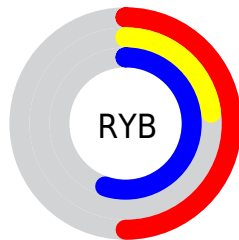

- Red (50%)
- Yellow (23%)
- Blue (55%)