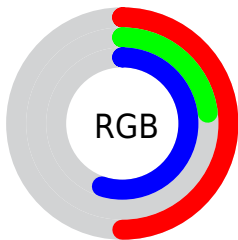

Distribution

- Red (50%)
- Green (23%)
- Blue (55%)