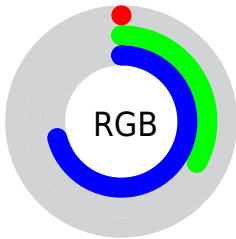

Distribution

- Red (0%)
- Green (33%)
- Blue (71%)