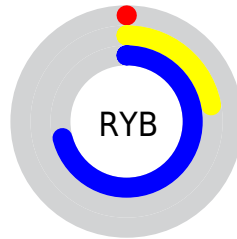

- Red (0%)
- Yellow (22%)
- Blue (71%)