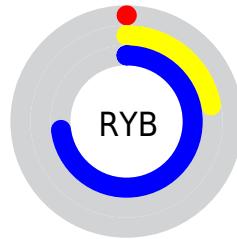

- Red (0%)
- Yellow (22%)
- Blue (73%)