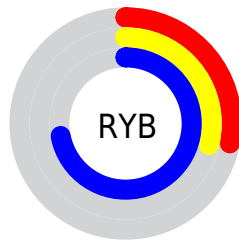

- Red (28%)
- Yellow (29%)
- Blue (72%)