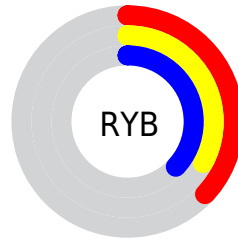

## Conversions Part 2

<b>Format</b>	<b>Color</b>
<a href="#">RYB</a>	<a href="#">94, 84, 94</a>
Decimal	<a href="#">6181982</a>
CIELab	<a href="#">37.00, 6.14, -4.31</a>
CIElCh	<a href="#">37, 7.499, 324.962</a>
Yxy	<a href="#">9.5379, 0.3138, 0.3049</a>
Android (android.graphics.Color)	<a href="#">4284372062 (0xFF5E545E)</a>
YUV	<a href="#">88.1300, 2.8939, 5.1480</a>
Hunter-Lab	<a href="#">30.8835, 2.6898, -1.2718</a>

A 20% lighter version of the original color is  $57, 6.937, 324.782$ , and  $17, 7.560, 325.276$  is the 20% darker color. If you saturate the color by 10%, you get  $34, 14.601, 325.479$ , and if you desaturate by 10%, it is  $40, 0.448, 324.141$ .

# Distribution

Red (37%)

Green (33%)

Blue (37%)

Red (37%)

Yellow (33%)

Blue (37%)

Cyan (0%)