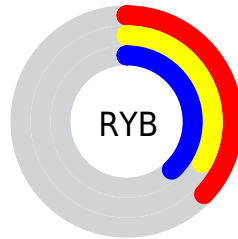

- Red (37%)
- Yellow (33%)
- Blue (38%)