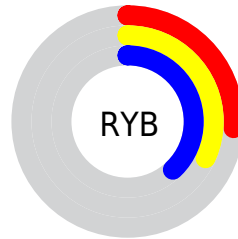

## Conversions Part 2

Format	Color
<a href="#">RYB</a>	<a href="#">67, 81, 96</a>
Decimal	<a href="#">4415072</a>
CIELab	<a href="#">38.00, -9.44, -4.39</a>
CIElCh	<a href="#">38, 10.416, 204.954</a>
Yxy	<a href="#">10.0881, 0.2717, 0.3236</a>
Android (android.graphics.Color)	<a href="#">4282605152 (0xFF435E60)</a>
YUV	<a href="#">86.1550, 4.8536, -16.7989</a>
Hunter-Lab	<a href="#">31.7617, -7.9929, -1.3137</a>

# Details

The CIELCh color **38, 10.416, 204.954** is a dark color, and the websafe version is hex **336666**. A complement of this color would be **32, 12.678, 27.057**, and the grayscale version is **37, 0.005, 296.813**.

A 20% lighter version of the original color is **58, 10.312, 204.846**, and **18, 10.570, 204.971** is the 20% darker color. If you saturate the color by 10%, you get **37, 13.341, 204.891**, and if you desaturate by 10%, it is **39, 7.192, 205.106**.

# Distribution

Red (26%)

Green (37%)

Blue (38%)

Red (26%)

Yellow (32%)

Blue (38%)

Cyan (30%)