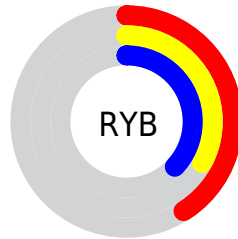

Conversions

Conversions Part 2

Format	Color
R_{YB}	104, 84, 94
Decimal	6837342
CIE Lab	38.00, 10.13, -2.68
CIE LCh	38, 10.478, 345.204
Yxy	10.0881, 0.3307, 0.3062
Android (android.graphics.Color)	4285027422 (0xFF68545E)
YUV	91.1200, 1.4198, 11.2958
Hunter-Lab	31.7617, 5.6503, -0.0903

Details

The CIELCh color $[38, 10.478, 345.204]$ is a dark color, and the websafe version is hex `666666`. A complement of this color would be $[42, 10.241, 162.100]$, and the grayscale version is $[39, 0.005, 296.813]$.

A 20% lighter version of the original color is $[58, 10.032, 346.073]$, and $[18, 10.508, 346.116]$ is the 20% darker color. If you saturate the color by 10%, you get $[35, 16.034, 346.166]$, and if you desaturate by 10%, it is $[41, 4.977, 344.324]$.

Distribution

-  Red (41%)
-  Green (33%)
-  Blue (37%)

-  Red (41%)
-  Yellow (33%)
-  Blue (37%)

-  Cyan (0%)
-  Magenta (19%)
-  Yellow (10%)
-  Black (59%)

-  Cyan (59%)
-  Magenta (67%)
-  Yellow (63%)