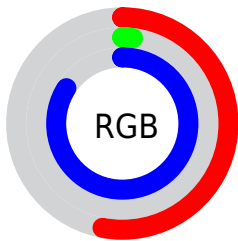

Distribution

- Red (53%)
- Green (2%)
- Blue (84%)