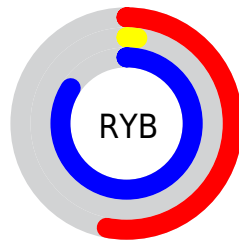

- Red (53%)
- Yellow (2%)
- Blue (84%)