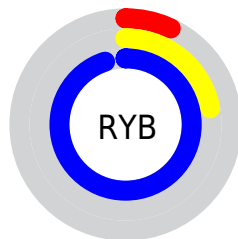

- Red (7%)
- Yellow (22%)
- Blue (95%)