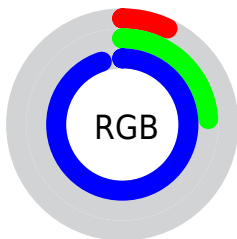

Distribution

- Red (7%)
- Green (24%)
- Blue (95%)