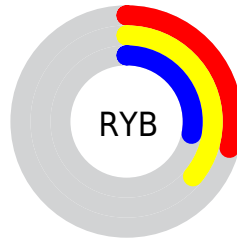

## Conversions Part 2

<b>Format</b>	<b>Color</b>
<b>R<sub>YB</sub></b>	73, 91, 72
Decimal	5986888
CIE Lab	38.00, -3.04, 10.57
CIE LCh	38, 10.998, 106.039
Yxy	10.0881, 0.3419, 0.3742
Android (android.graphics.Color)	4284176968 (0xFF5B5A48)
YUV	88.2470, -8.0098, 2.4144
Hunter-Lab	31.7617, -3.7795, 7.9495

# Details

The CIELCh color **38, 10.998, 106.039** is a dark color, and the websafe version is hex **666666**. A complement of this color would be **32, 11.442, 290.223**, and the grayscale version is **38, 0.005, 296.813**.

A 20% lighter version of the original color is **58, 10.748, 106.720**, and **18, 11.549, 107.213** is the 20% darker color. If you saturate the color by 10%, you get **38, 16.230, 105.100**, and if you desaturate by 10%, it is **38, 5.721, 106.981**.

# Distribution

- Red (36%)
- Green (35%)
- Blue (28%)

- Red (29%)
- Yellow (36%)
- Blue (28%)

- Cyan (0%)
- Magenta (1%)
- Yellow (21%)
- Black (64%)

- Cyan (64%)
- Magenta (65%)
- Yellow (72%)