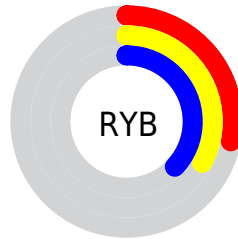

## Conversions Part 2

<b>Format</b>	<b>Color</b>
<b>R<sub>YB</sub></b>	71, 85, 94
Decimal	4677206
CIE <sub>Lab</sub>	38.00, -10.55, 1.75
CIE <sub>LCh</sub>	38, 10.696, 170.573
Yxy	10.0881, 0.2896, 0.3502
Android (android.graphics.Color)	4282867286 (0xFF475E56)
YUV	86.2110, -0.1040, -13.3400
Hunter-Lab	31.7617, -8.6977, 2.8647

# Details

The CIELCh color **38, 10.696, 170.573** is a dark color, and the websafe version is hex **336666**. A complement of this color would be **33, 11.302, 355.018**, and the grayscale version is **37, 0.005, 296.813**.

A 20% lighter version of the original color is **58, 10.308, 172.205**, and **18, 10.918, 170.837** is the 20% darker color. If you saturate the color by 10%, you get **37, 14.893, 169.543**, and if you desaturate by 10%, it is **39, 6.364, 171.527**.

# Distribution

Red (28%)

Green (37%)

Blue (34%)

Red (28%)

Yellow (33%)

Blue (37%)

Cyan (24%)