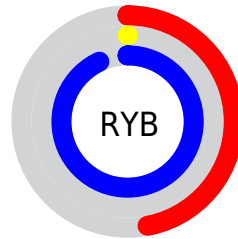

- Red (47%)
- Yellow (0%)
- Blue (93%)