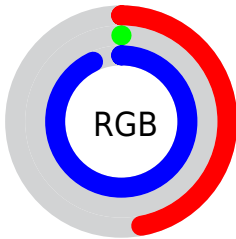

Distribution

- Red (47%)
- Green (0%)
- Blue (93%)