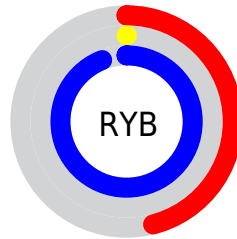

- Red (46%)
- Yellow (0%)
- Blue (94%)