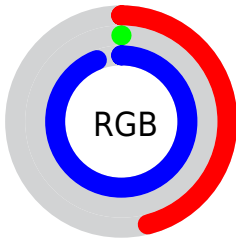

Distribution

- Red (46%)
- Green (0%)
- Blue (94%)