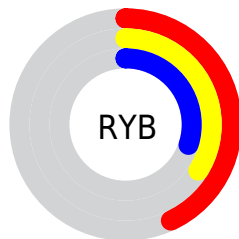

- Red (43%)
- Yellow (34%)
- Blue (30%)