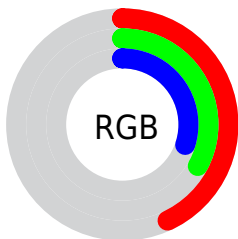

Distribution

- Red (43%)
- Green (33%)
- Blue (30%)