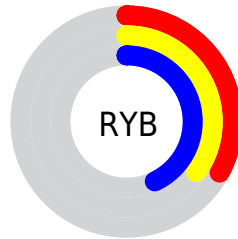

- Red (33%)
- Yellow (35%)
- Blue (43%)