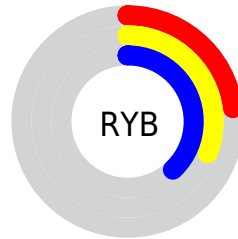

## Conversions Part 2

<b>Format</b>	<b>Color</b>
<b>RYB</b>	59, 78, 96
Decimal	3891293
CIELab	38.00, -13.96, -2.48
CIELCh	38, 14.183, 190.071
Yxy	10.0881, 0.2660, 0.3370
Android (android.graphics.Color)	4282081373 (0xFF3B605D)
YUV	84.5950, 4.1437, -22.4468
Hunter-Lab	31.7617, -10.8250, 0.0462

# Details

The CIELCh color **38, 14.183, 190.071** is a dark color, and the websafe version is hex **336666**. A complement of this color would be **29, 17.512, 16.557**, and the grayscale version is **36, 0.005, 296.813**.

A 20% lighter version of the original color is **58, 14.450, 188.950**, and **18, 14.395, 188.264** is the 20% darker color. If you saturate the color by 10%, you get **37, 17.193, 189.367**, and if you desaturate by 10%, it is **39, 10.843, 190.765**.

# Distribution

 Red (23%)

 Green (38%)

 Blue (36%)

 Red (23%)

 Yellow (31%)

 Blue (38%)

 Cyan (39%)