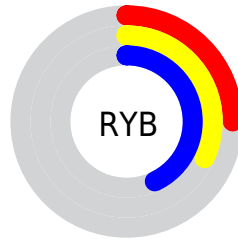

- Red (25%)
- Yellow (32%)
- Blue (43%)