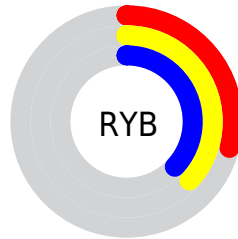

## Conversions Part 2

Format	Color
<b>RYB</b>	74, 95, 95
Decimal	4874058
CIELab	38.00, -12.61, 9.46
CIELCh	38, 15.767, 143.123
Yxy	10.0881, 0.3101, 0.3856
Android (android.graphics.Color)	4283064138 (0xFF4A5F4A)
YUV	86.3270, -6.0772, -10.8108
Hunter-Lab	31.7617, -9.9901, 7.3664

# Details

The CIELCh color **38, 15.767, 143.123** is a dark color, and the websafe version is hex **336666**. A complement of this color would be **34, 15.778, 325.560**, and the grayscale version is **37, 0.005, 296.813**.

A 20% lighter version of the original color is **58, 15.968, 143.506**, and **18, 16.159, 143.329** is the 20% darker color. If you saturate the color by 10%, you get **37, 22.872, 142.361**, and if you desaturate by 10%, it is **39, 8.617, 143.788**.

# Distribution

- Red (29%)
- Green (37%)
- Blue (29%)

- Red (29%)
- Yellow (37%)
- Blue (37%)

- Cyan (22%)
- Magenta (0%)
- Yellow (22%)
- Black (63%)

- Cyan (71%)
- Magenta (63%)
- Yellow (71%)