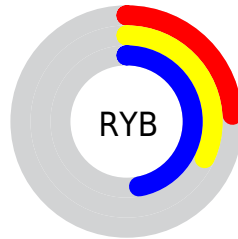

- Red (24%)
- Yellow (32%)
- Blue (47%)