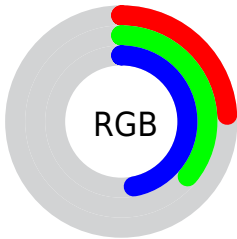

Distribution

- Red (24%)
- Green (36%)
- Blue (47%)