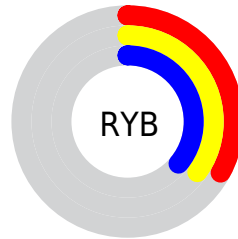

## Conversions Part 2

Format	Color
<a href="#">RYB</a>	<a href="#">85, 89, 91</a>
Decimal	<a href="#">5593945</a>
CIELab	<a href="#">38.00, -2.79, 0.33</a>
CIElCh	<a href="#">38, 2.813, 173.233</a>
Yxy	<a href="#">10.0881, 0.3062, 0.3340</a>
Android (android.graphics.Color)	<a href="#">4283784025</a> ( <a href="#">0xFF555B59</a> )
YUV	<a href="#">88.9780, 0.0108, -3.4887</a>
Hunter-Lab	<a href="#">31.7617, -3.6134, 1.9471</a>

# Details

The CIELCh color **38, 2.813, 173.233** is a dark color, and the websafe version is hex **666666**. A complement of this color would be **37, 2.861, 354.153**, and the grayscale version is **38, 0.005, 296.813**.

A 20% lighter version of the original color is **58, 2.603, 173.458**, and **18, 2.443, 182.522** is the 20% darker color. If you saturate the color by 10%, you get **37, 7.036, 172.282**, and if you desaturate by 10%, it is **39, 1.454, 353.773**.

# Distribution

Red (33%)

Green (36%)

Blue (35%)

Red (33%)

Yellow (35%)

Blue (36%)

Cyan (7%)