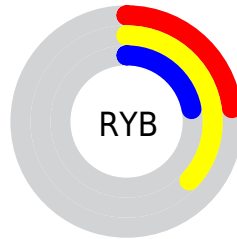

- Red (23%)
- Yellow (37%)
- Blue (22%)