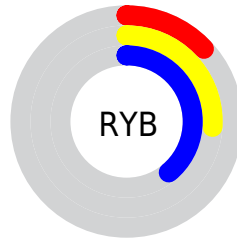

## Conversions Part 2

<b>Format</b>	<b>Color</b>
<b>R<sub>YB</sub></b>	32, 66, 99
Decimal	2122595
CIE <sub>Lab</sub>	38.00, -20.46, -6.18
CIE <sub>LCh</sub>	38, 21.378, 196.810
Yxy	10.0881, 0.2371, 0.3288
Android (android.graphics.Color)	4280312675 (0xFF206363)
YUV	78.9670, 9.8763, -41.1901
Hunter-Lab	31.7617, -14.6968, -2.6331

# Details

The CIELCh color **38, 21.378, 196.810** is a dark color, and the websafe version is hex **336666**. A complement of this color would be **23, 34.462, 28.435**, and the grayscale version is **33, 0.005, 296.813**.

A 20% lighter version of the original color is **58, 21.191, 197.480**, and **19, 16.116, 198.913** is the 20% darker color. If you saturate the color by 10%, you get **38, 22.948, 196.626**, and if you desaturate by 10%, it is **38, 19.331, 197.049**.

# Distribution

- Red (13%)
- Green (39%)
- Blue (39%)

- Red (13%)
- Yellow (26%)
- Blue (39%)

- Cyan (68%)
- Magenta (0%)
- Yellow (0%)
- Black (61%)

- Cyan (88%)
- Magenta (61%)
- Yellow (61%)