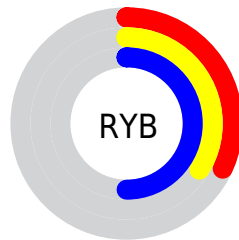

# Details

The CIELCh color **38, 24.634, 289.150** is a dark color, and the websafe version is hex **666699**. A complement of this color would be **50, 23.176, 100.460**, and the grayscale version is **38, 0.005, 296.813**.

A 20% lighter version of the original color is **58, 24.475, 288.976**, and **18, 24.841, 289.292** is the 20% darker color. If you saturate the color by 10%, you get **34, 32.005, 291.026**, and if you desaturate by 10%, it is **42, 17.527, 287.531**.

# Distribution

Red (32%)

Green (34%)

Blue (50%)

Red (32%)

Yellow (34%)

Blue (50%)

Cyan (36%)