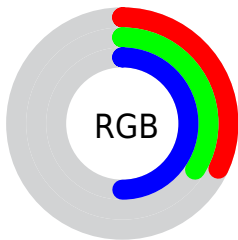

Distribution

Red (32%)

Green (34%)

Blue (50%)