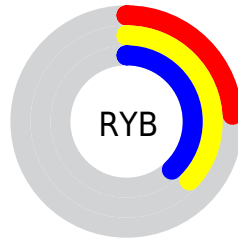

## Conversions Part 2

<b>Format</b>	<b>Color</b>
<b>RYB</b>	61, 94, 98
Decimal	4022850
CIELab	38.00, -20.71, 14.15
CIELCh	38, 25.084, 145.661
Yxy	10.0881, 0.3016, 0.4197
Android (android.graphics.Color)	4282212930 (0xFF3D6242)
YUV	83.2890, -8.5235, -19.5475
Hunter-Lab	31.7617, -14.8397, 9.7286

# Details

The CIELCh color **38, 25.084, 145.661** is a dark color, and the websafe version is hex **336633**. A complement of this color would be **31, 25.110, 330.495**, and the grayscale version is **35, 0.005, 296.813**.

A 20% lighter version of the original color is **58, 25.179, 145.575**, and **18, 24.942, 146.033** is the 20% darker color. If you saturate the color by 10%, you get **37, 31.464, 144.668**, and if you desaturate by 10%, it is **39, 18.504, 146.529**.

# Distribution

- Red (24%)
- Green (38%)
- Blue (26%)

- Red (24%)
- Yellow (37%)
- Blue (38%)

- Cyan (38%)
- Magenta (0%)
- Yellow (33%)
- Black (62%)

- Cyan (76%)
- Magenta (62%)
- Yellow (74%)