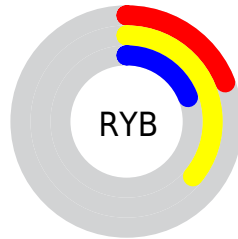

# Details

The CIELCh color **38, 25.657, 106.042** is a dark color, and the websafe version is hex **666633**. A complement of this color would be **22, 28.780, 296.175**, and the grayscale version is **37, 0.005, 296.813**.

A 20% lighter version of the original color is **58, 25.718, 106.179**, and **18, 25.347, 105.568** is the 20% darker color. If you saturate the color by 10%, you get **38, 30.669, 105.236**, and if you desaturate by 10%, it is **38, 20.386, 106.902**.

# Distribution

Red (36%)

Green (36%)

Blue (19%)

Red (19%)

Yellow (36%)

Blue (19%)

Cyan (0%)