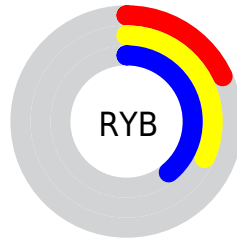

## Conversions Part 2

<b>Format</b>	<b>Color</b>
<b>R<sub>YB</sub></b>	47, 82, 99
Decimal	3105609
CIE Lab	38.00, -24.21, 9.53
CIE LCh	38, 26.017, 158.509
Yxy	10.0881, 0.2767, 0.4047
Android (android.graphics.Color)	4281295689 (0xFF2F6349)
YUV	80.4880, -3.6916, -29.3690
Hunter-Lab	31.7617, -16.8218, 7.4036

# Details

The CIELCh color **38, 26.017, 158.509** is a dark color, and the websafe version is hex **336633**. A complement of this color would be **27, 27.445, 348.831**, and the grayscale version is **34, 0.005, 296.813**.

A 20% lighter version of the original color is **58, 25.725, 158.924**, and **18, 25.170, 156.408** is the 20% darker color. If you saturate the color by 10%, you get **38, 30.366, 157.134**, and if you desaturate by 10%, it is **39, 21.365, 159.730**.

# Distribution

- Red (18%)
- Green (39%)
- Blue (29%)

- Red (18%)
- Yellow (32%)
- Blue (39%)

- Cyan (52%)
- Magenta (0%)
- Yellow (26%)
- Black (61%)

- Cyan (81%)
- Magenta (61%)
- Yellow (71%)