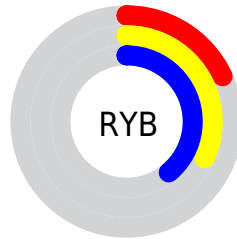

## Conversions Part 2

<b>Format</b>	<b>Color</b>
<b>R<sub>YB</sub></b>	47, 82, 99
Decimal	3105608
CIE <sub>Lab</sub>	38.00, -24.44, 10.11
CIE <sub>LCh</sub>	38, 26.448, 157.535
Yxy	10.0881, 0.2778, 0.4077
Android (android.graphics.Color)	4281295688 (0xFF2F6348)
YUV	80.3740, -4.1284, -29.2690
Hunter-Lab	31.7617, -16.9515, 7.7075

# Details

The CIELCh color **38, 26.448, 157.535** is a dark color, and the websafe version is hex **336633**. A complement of this color would be **27, 27.727, 347.658**, and the grayscale version is **34, 0.005, 296.813**.

A 20% lighter version of the original color is **58, 26.118, 158.000**, and **18, 25.661, 155.342** is the 20% darker color. If you saturate the color by 10%, you get **38, 30.893, 156.165**, and if you desaturate by 10%, it is **39, 21.702, 158.750**.

# Distribution

- Red (18%)
- Green (39%)
- Blue (28%)

- Red (18%)
- Yellow (32%)
- Blue (39%)

- Cyan (52%)
- Magenta (0%)
- Yellow (27%)
- Black (61%)

- Cyan (81%)
- Magenta (61%)
- Yellow (72%)