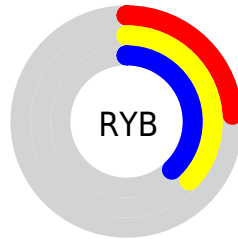

## Conversions Part 2

<b>Format</b>	<b>Color</b>
<b>RYB</b>	60, 95, 98
Decimal	3957311
CIELab	38.00, -21.65, 15.78
CIELCh	38, 26.787, 143.912
Yxy	10.0881, 0.3040, 0.4286
Android (android.graphics.Color)	4282147391 (0xFF3C623F)
YUV	82.6480, -9.6865, -19.8623
Hunter-Lab	31.7617, -15.3761, 10.4866

# Details

The CIELCh color **38, 26.787, 143.912** is a dark color, and the websafe version is hex **336633**. A complement of this color would be **31, 26.772, 328.703**, and the grayscale version is **35, 0.005, 296.813**.

A 20% lighter version of the original color is **58, 26.787, 144.014**, and **18, 26.648, 143.885** is the 20% darker color. If you saturate the color by 10%, you get **37, 33.400, 142.934**, and if you desaturate by 10%, it is **39, 19.941, 144.773**.

# Distribution

- Red (24%)
- Green (38%)
- Blue (25%)

- Red (24%)
- Yellow (37%)
- Blue (38%)

- Cyan (39%)
- Magenta (0%)
- Yellow (36%)
- Black (62%)

- Cyan (76%)
- Magenta (62%)
- Yellow (75%)