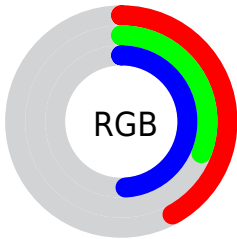

Distribution

Red (42%)

Green (31%)

Blue (49%)