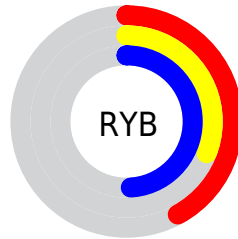

# Details

The CIELCh color  $38, 31.536, 314.913$  is a dark color, and the websafe version is hex  $663366$ . A complement of this color would be  $49, 30.408, 131.597$ , and the grayscale version is  $39, 0.006, 296.813$ .

A 20% lighter version of the original color is  $58, 31.264, 314.613$ , and  $18, 31.435, 314.480$  is the 20% darker color. If you saturate the color by 10%, you get  $34, 39.887, 315.325$ , and if you desaturate by 10%, it is  $42, 23.118, 314.478$ .

# Distribution

Red (42%)

Green (31%)

Blue (49%)

Red (42%)

Yellow (31%)

Blue (49%)

Cyan (14%)