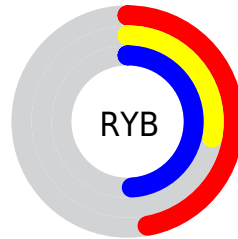

# Details

The CIELCh color **38, 36.603, 323.236** is a dark color, and the websafe version is hex **663366**. A complement of this color would be **48, 36.320, 138.759**, and the grayscale version is **39, 0.006, 296.813**.

A 20% lighter version of the original color is **58, 36.483, 322.996**, and **18, 36.969, 323.173** is the 20% darker color. If you saturate the color by 10%, you get **35, 44.696, 323.610**, and if you desaturate by 10%, it is **41, 28.088, 322.813**.

# Distribution

Red (47%)

Green (28%)

Blue (49%)

Red (47%)

Yellow (28%)

Blue (49%)

Cyan (5%)