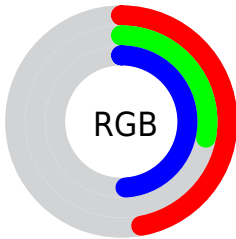

Distribution

Red (47%)

Green (28%)

Blue (49%)