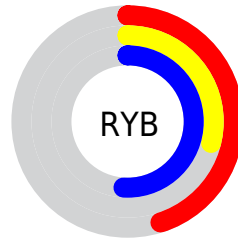

- Red (45%)
- Yellow (29%)
- Blue (51%)