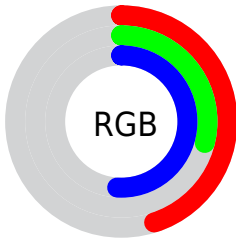

Distribution

- Red (45%)
- Green (29%)
- Blue (51%)