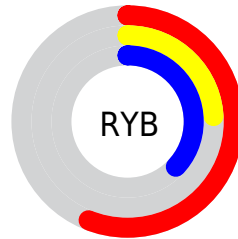

- Red (56%)
- Yellow (24%)
- Blue (37%)