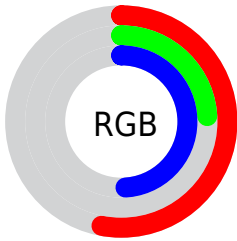

Distribution

- Red (53%)
- Green (24%)
- Blue (49%)