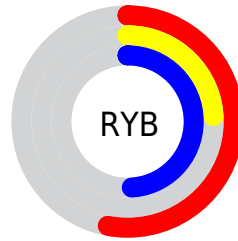

- Red (53%)
- Yellow (24%)
- Blue (49%)