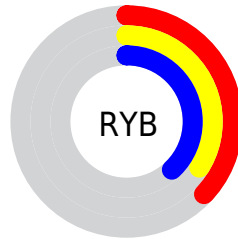

- Red (37%)
- Yellow (34%)
- Blue (38%)