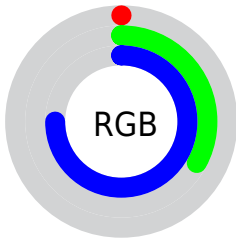

Distribution

- Red (0%)
- Green (33%)
- Blue (75%)