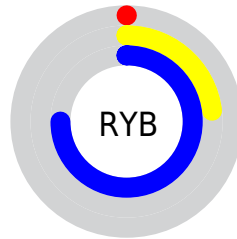

- Red (0%)
- Yellow (23%)
- Blue (75%)