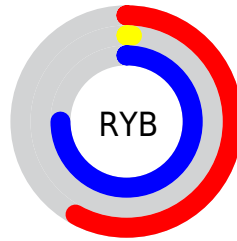

- Red (58%)
- Yellow (1%)
- Blue (75%)