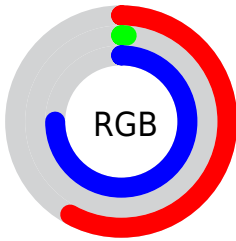

Distribution

- Red (58%)
- Green (1%)
- Blue (75%)