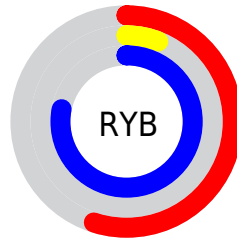

- Red (55%)
- Yellow (6%)
- Blue (78%)