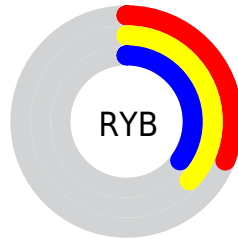

- Red (31%)
- Yellow (37%)
- Blue (35%)