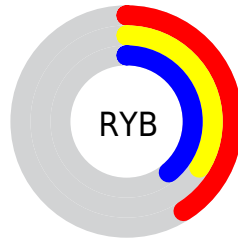

- Red (41%)
- Yellow (34%)
- Blue (39%)