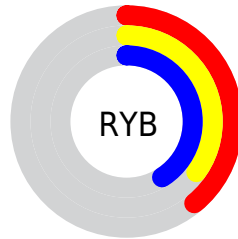

- Red (39%)
- Yellow (35%)
- Blue (41%)