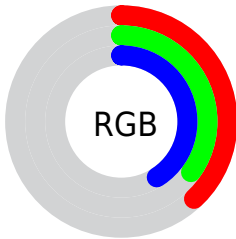

Distribution

- Red (38%)
- Green (35%)
- Blue (41%)