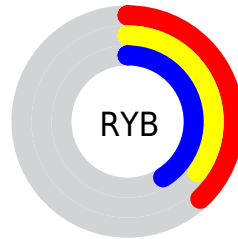

## Conversions Part 2

<b>Format</b>	<b>Color</b>
<b>R<sub>YB</sub></b>	98, 88, 105
Decimal	6445161
CIE <sub>Lab</sub>	39.00, 7.62, -8.25
CIE <sub>LCh</sub>	39, 11.235, 312.735
Yxy	10.6589, 0.3035, 0.2904
Android (android.graphics.Color)	4284635241 (0xFF625869)
YUV	92.9280, 5.9515, 4.4481
Hunter-Lab	32.6480, 3.7740, -4.2180

# Details

The CIELCh color  $39, 11.235, 312.735$  is a dark color, and the websafe version is hex  $666666$ . A complement of this color would be  $43, 11.047, 131.440$ , and the grayscale version is  $40, 0.006, 296.813$ .

A 20% lighter version of the original color is  $59, 11.082, 313.315$ , and  $19, 10.932, 311.235$  is the 20% darker color. If you saturate the color by 10%, you get  $36, 18.381, 313.171$ , and if you desaturate by 10%, it is  $42, 4.231, 312.309$ .

# Distribution

- Red (38%)
- Green (35%)
- Blue (41%)

- Red (38%)
- Yellow (35%)
- Blue (41%)

- Cyan (7%)
- Magenta (16%)
- Yellow (0%)
- Black (59%)

- Cyan (61%)
- Magenta (65%)
- Yellow (59%)