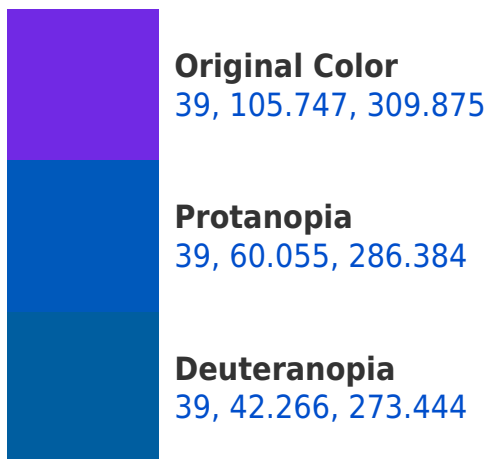

Color Blindness Simulation

Color vision deficiency is a very complex topic, and I could not describe the different causes any better than Wikipedia does, so if you want to learn more, you should check out their [article about color blindness](#).

Dichromacy