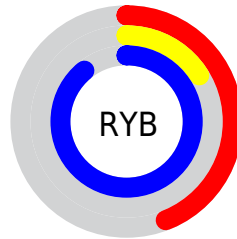

- Red (44%)
- Yellow (16%)
- Blue (89%)