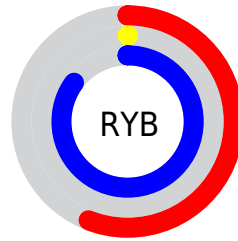

- Red (56%)
- Yellow (0%)
- Blue (85%)