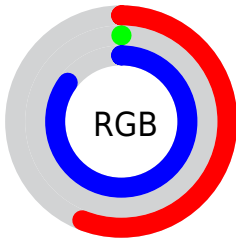

Distribution

- Red (56%)
- Green (0%)
- Blue (85%)