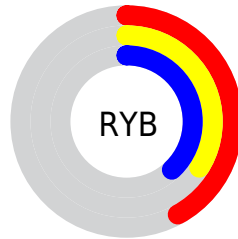

A 20% lighter version of the original color is  $59, 11.006, 349.727$ , and  $19, 10.830, 347.670$  is the 20% darker color. If you saturate the color by 10%, you get  $36, 16.737, 348.958$ , and if you desaturate by 10%, it is  $42, 5.611, 346.984$ .

# Distribution

Red (42%)

Green (34%)

Blue (38%)

Red (42%)

Yellow (34%)

Blue (38%)

Cyan (0%)